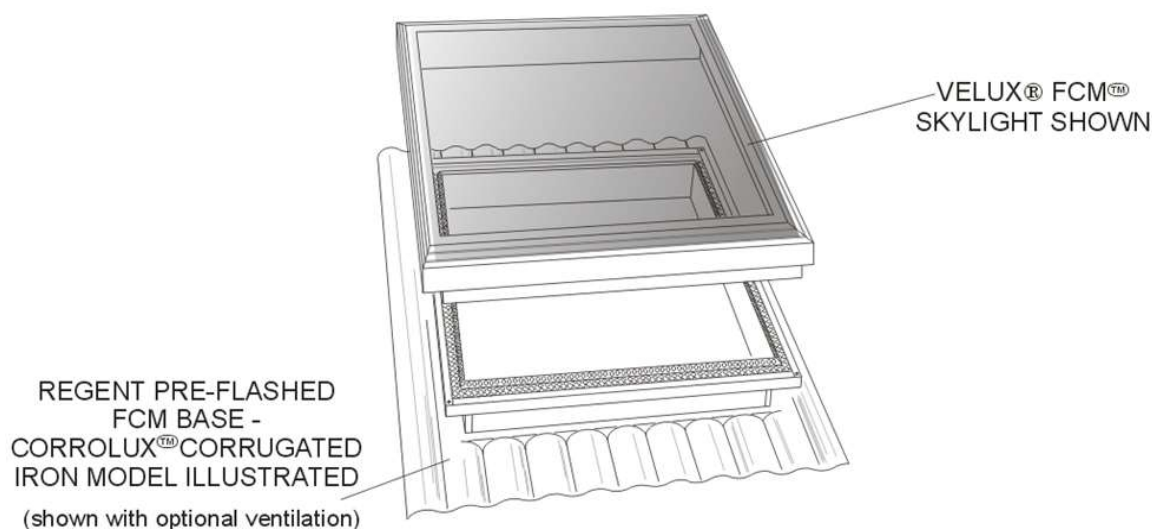

REGENT PRE-FLASHED SKYLIGHT BASES

SUIT VELUX® FCM™, VCM OR VCS SKYLIGHTS

> SKYLIGHT BASES INCORPORATE EXCLUSIVE REGENT PRESS-FORMED FLASHINGS

Models are available to suit all VELUX® flat roof skylights. VELUX® Skylights satisfy AS3959 - 2009 requirements up to BAL40. Most sizes can be supplied incorporating Regent's exclusive press-formed Zinalume® flashing systems reducing installation time and reliance on sealants.

> VENTED OR NON-VENTED MODELS AVAILABLE

Regent's exclusive design allows the opportunity of providing static ventilation for an otherwise unvented skylight. If vented, Regent base flashings must be fitted with special ventilation mesh in Bush Fire Areas.

> COLOUR MATCHING

Skylight bases can be supplied with a painted finish to suit standard Colorbond® colours. Special colour matches are also available on request.

REGENT BASES MAKES VELUX® INSTALLATION EASY AND INEXPENSIVE.

SELECTION CHART

VELUX® MODEL	SIZE	CORROLUX™ IRON (CLX)	CORRUGATED IRON (CIS)	LEAD FREE TILE (ZTS)	UNIVERSAL METAL DECK	FLASHED METAL DECK (FSDS)
1430	367 x 775	✓	X	✓	✓	X
2222	571 x 571	✓	X	✓	✓	X
2230	572 x 775	✓	X	✓	X	✓
2234	572 x 877	✓	X	✓	✓	✓
2246	571 x 1181	✓	X	✓	✓	X
2270	572 x 1792	X	✓	✓	X	✓
3030	775 x 775	✓	X	✓	✓	X
3046	775 x 1181	✓	X	✓	X	✓
3434	876 x 876	X	✓	✓	X	✓
4646	1181 x 1181	X	✓	✓	X	✓

REGENT SKYLIGHTS

The skylight system illustrations contained in this brochure are the sole property of Regent Skylights and are reserved under copyright law. It is the responsibility of the user to ensure that the selected skylight system complies with the relevant building codes and authorities requirements. Regent Skylights reserves the right to improve or modify the skylight systems at any time. Zinalume® and Colorbond® are registered trademarks of BlueScope Steel Limited. VELUX and FCM are registered trademarks of the VELUX GROUP