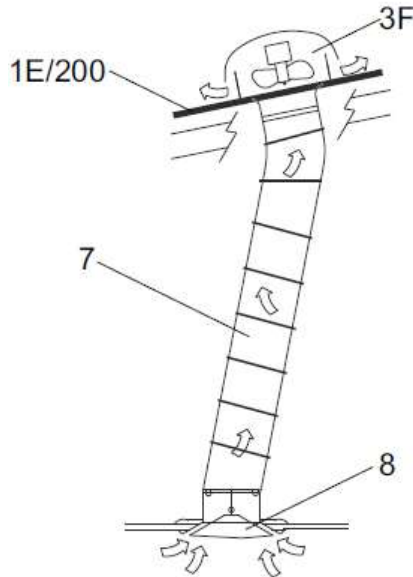

ARCHITECTURAL SPECIFICATION:

Ventilation system shall be REGENT REV304, complete with one piece pressed metal base, exhaust fan, single air shaft, and air diffuser at ceiling level. Installation shall be in accordance with the manufacturer's printed instructions.

COMPONENT LIST:		
PART No.	QTY	DESCRIPTION
1E/200	1	preflashed base air only (200mm)
3F	1	150mm Exhaust Fan
7	1	1.5m air shaft x 150DIA
8	1	150 AIR DIFFUSER