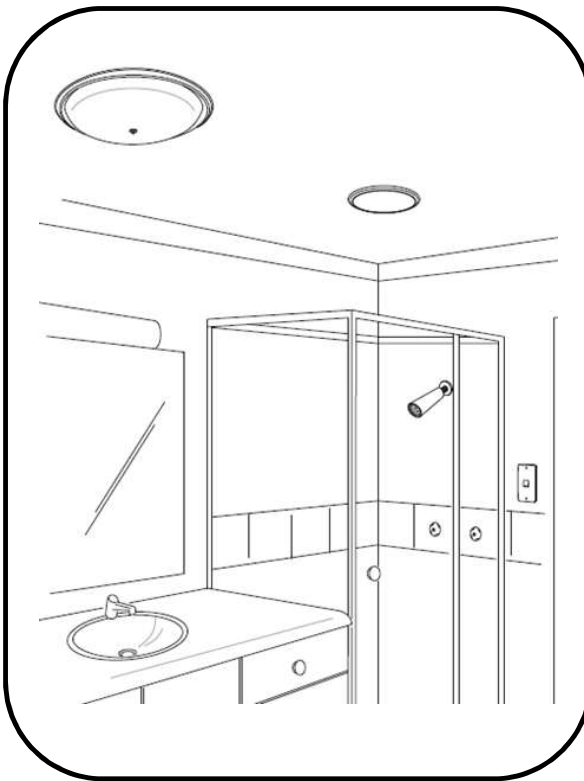

EXTRACTAVENT - REV 304

AVAILABLE FOR ALL ROOF TYPES

The Rev304 is an innovative ventilation system designed to eliminate those unwanted odours from toilets and remove the steam build up that occurs in bathrooms.

A press-formed one piece base allows the product to mate perfectly with the roof type / profile, reducing reliance on sealants for waterproofing and allowing for efficient and effective installation.

The product is low noise, yet powerful in operation, making your living environment more comfortable.

FAN CAPACITY			
AIR MOVEMENT	FAN THROAT	POWER	HERTZ
328m³/hr	∅ 213mm	35 W	50Hz

REGENT SKYLIGHTS

The skylight system illustrations contained in this brochure are the sole property of Regent Skylights and are reserved under copyright law. It is the responsibility of the user to ensure that the selected skylight system complies with the relevant building codes and authorities requirements. Regent Skylights reserves the right to improve or modify the skylight systems at any time. Zinalume® and Colorbond® are registered trademarks of BlueScope Steel Limited. All Wiring and connections to power must be carried out by a licensed electrical contractor to SAA wiring rules.