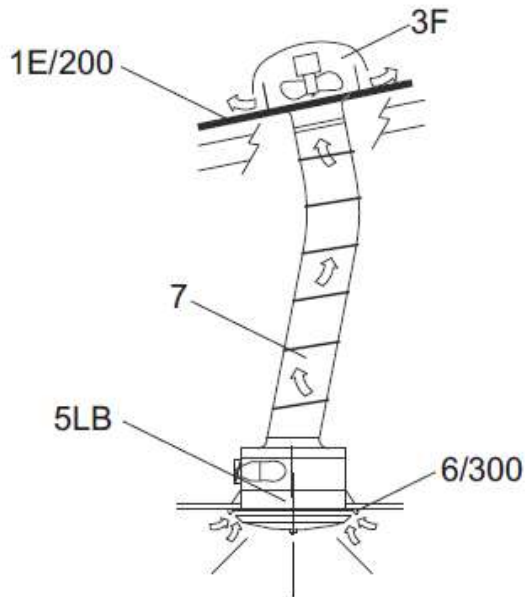

ARCHITECTURAL SPECIFICATION:

Lighting and Ventilation system shall be REGENT REV300, complete with one piece pressed metal base, exhaust fan, single air shaft, electric light fitting, and vented electric light diffuser at ceiling level. Installation shall be in accordance with the manufacturer's printed instructions.

COMPONENT LIST:		
PART No.	QTY	DESCRIPTION
1E/200	1	preflashed base air only (200mm)
3F	1	150mm Exhaust Fan
5LB	1	300 Ventilating electric light (fitting only) diffuser, and ceiling
6/300	1	300 vented ceiling trim fixings
7	1	1.5m air shaft x 150DIA

ORDERING INFORMATION

Contact your local distributor for further details

1. SELECT REV MODEL ☒ REV300

2. SELECT ROOF TYPE

CORRUGATED IRON ☐
ORDER CODE: CLX

Suits Corrugated roofs (profile offered is manufactured to match Custom Orb® and similar)

UNIVERSAL METAL DECK ☐
ORDER CODE: UMD

Suits most forms of metal deck roofing with rib heights of up to 50mm

TILED ☐
ORDER CODE: ZTS

A lead free Zinalume® base that suits all types of concrete, metal and clay tiles*.

3. SELECT ACCESSORIES (IF REQUIRED)

Standard kit includes 1.5m shaft and Zinalume® flashing

☐ ADDITIONAL AIR SHAFT REQUIRED

metres

NOMINATE EXTRA LENGTH

☐ PAINTED FINISH

NOMINATE COLOUR

☐ 486m³/hr FAN

*Adapters can be supplied on request for Wunderlich Swiss and similar high profile tiles

REGENT SKYLIGHTS A.B.N 52 001 918 494 836 Boundary Road Coopers Plains, QLD 4108	REGENT SKYLIGHTS A.B.N 52 001 918 494 Unit 4 / 30 Artisan Road Seven Hills, NSW 2147	LOCAL DISTRIBUTOR: