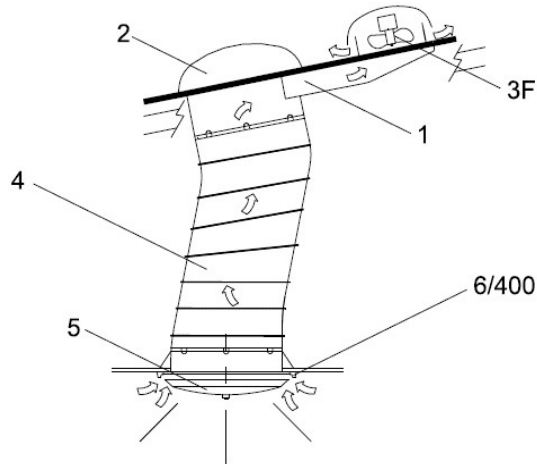

COMPONENT LIST:		
PART No.	QTY	DESCRIPTION
1	1	pre flashed base single light / air shaft
2	1	prismatic dome
3F	1	150mm Exhaust fan
4	1	1.5m light shaft 400DIA
5	1	400 ventilating light diffuser and ceiling trim
6/400	1	400 vented ceiling trim fixings