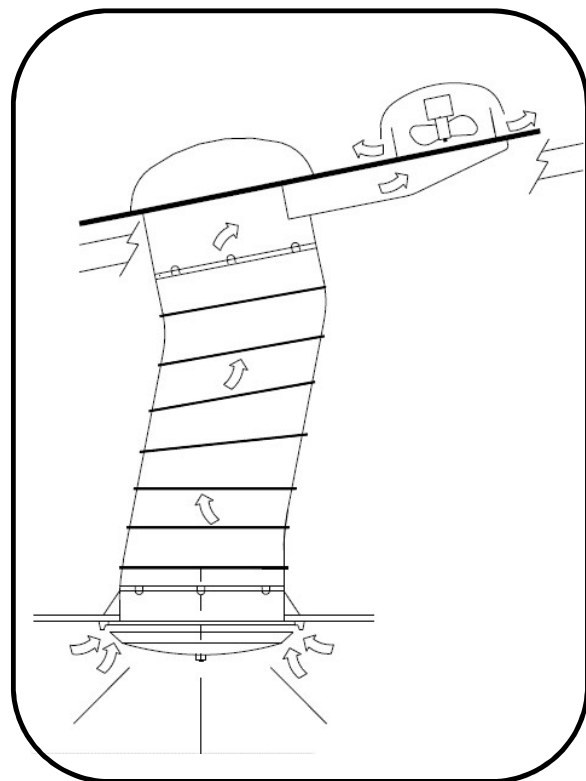

EXTRACTAVENT - REV 100

AVAILABLE FOR ALL ROOF TYPES

The Rev 100 is an innovative natural lighting and ventilation system. A press-formed one piece base allows the product to mate perfectly with the roof type / profile. This, combined with a SINGLE PENETRATION TO THE ROOF, incorporating both the skylight dome and an all weather exhaust fan, eliminates leaking problems, and increases the service life of the product and the roof. A combined 400mm dia. light and air shaft requires only a single penetration to the ceiling, providing an unobtrusive and aesthetic finish.

The product is ideal for bathrooms, toilets, ensuites and any other room requiring light and ventilation. It is the perfect solution for meeting building code and local authority requirements.

FAN CAPACITY

AIR MOVEMENT	FAN THROAT	POWER	HERTZ
328m³/hr	∅ 213mm	35 W	50Hz

The skylight system illustrations contained in this brochure are the sole property of Regent Skylights and are reserved under copyright law. It is the responsibility of the user to ensure that the selected skylight system complies with the relevant building codes and authorities requirements. Regent Skylights reserves the right to improve or modify the skylight systems at any time. Zinalume® and Colorbond® are registered trademarks of BlueScope Steel Limited. All Wiring and connections to power must be carried out by a licensed electrical contractor to SAA wiring rules.