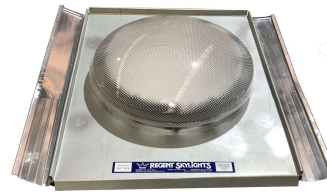

SOLID POLISHED ALUMINIUM SHAFT TUBELIGHTS

RECOMMENDED FOR SHAFT LENGTHS OVER 3 METRES

Regent's unique patented pressed formed metal base models suit most forms of roofing. These bases are designed to reduce problems associated with traditional skylight flashings. These fully flashed tubelight kits provide everything you need to bring natural light into your living environment and are ideal for the handyman and tradesman alike. Kits are complete with:

- > Hi-impact opal acrylic dome fixed to a fully flashed metal base
- > 1.2m highly polished shaft with specular reflectance to conform with AS4285.
- > Pitch adapter for ease of installation
- > Circular ceiling trim and diffuser

MATERIALS

Standard tubelights are constructed with a press formed Zinalume® base and a high impact acrylic (prismatic) dome. Fabricated bases are available (in stainless steel, aluminum, copper and galvanised) to meet individual customer requirements. Domes can also be manufactured from polycarbonate and in clear, opal or tint finishes.

CORROLUX Corrugated Iron

Universal Metal Deck

Lead free tile (ZTS)

Shaft with protective film shown

SELECTION CHART

SIZE	ROOF TYPE	VENTED MODEL CODE	NON - VENTED MODEL CODE	NON-VENT BFA MODEL CODE	ADDITIONAL SHAFT
300	CORRUGATED IRON	RTCLX300VSOLID	RTCLX300NVSOLID	RTCLX300NVSOLID/BFA	SOLID300DIA
400	CORRUGATED IRON	RTCLX400VSOLID	RTCLX400NVSOLID	RTCLX400NVSOLID/BFA	SOLID400DIA
300	METAL DECK	RTUMD300VSOLID	RTUMD300NVSOLID	RTUMD300NVSOLID/BFA	SOLID300DIA
400	METAL DECK	RTUMD400VSOLID	RTUMD400NVSOLID	RTUMD400NVSOLID/BFA	SOLID400DIA
300	TILE	RTZTS300VSOLID	RTZTS300NVSOLID	RTZTS300NVSOLID/BFA	SOLID300DIA
400	TILE	RTZTS400VSOLID	RTZTS400NVSOLID	RTZTS400NVSOLID/BFA	SOLID400DIA