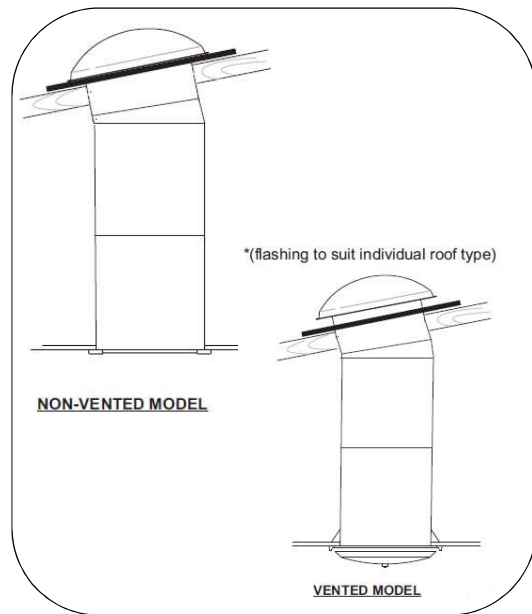

SOLID POLISHED ALUMINIUM SHAFT TUBELIGHTS

RECOMMENDED FOR SHAFT LENGTHS OVER 3 METRES

Regent's unique patented pressed formed metal base models suit most forms of roofing. These bases are designed to reduce problems associated with traditional skylight flashings. These fully flashed tubelight kits provide everything you need to bring natural light into your living environment and are ideal for the handyman and tradesman alike. Kits are complete with:

- > Hi-impact opal acrylic dome fixed to a fully flashed metal base
- > 1.2m highly polished shaft with specular reflectance to conform with AS4285.
- > Pitch adapter for ease of installation
- > Circular ceiling trim and diffuser

Regent Non-Vented BFA Tubelights comply to AS3959 requirements for Bushfire areas up to and including BAL 19. They will also comply with BAL 29 requirements if roof pitch is 18° or greater.

Fire Dampers for 400mm Tubelights are available as an accessory for fire rated ceiling installations.