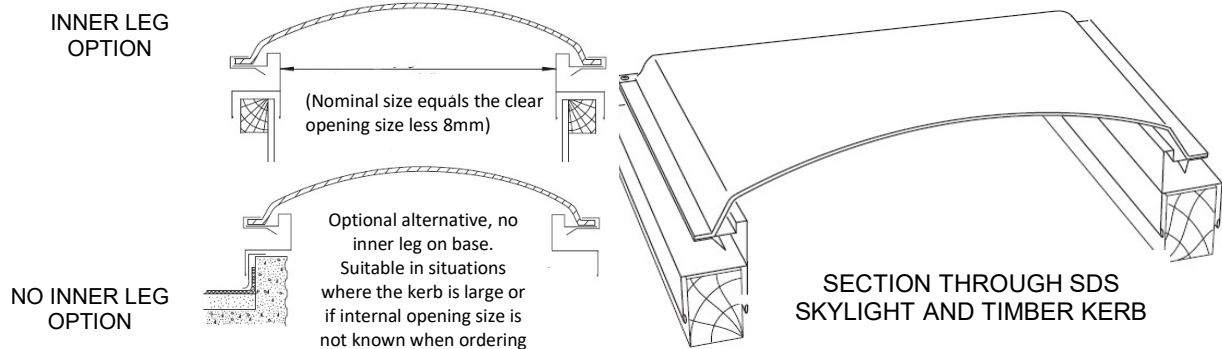

NOTES ON KERB CONSTRUCTION

Kerb sizes shown (in the selection chart below) include the shaft lining and thickness of the skylight under flashing. Special size skylights and kerb widths can be fabricated to meet customer requirements at an additional cost. Standard Steel Deck Skylights (SDS) are manufactured with an inner leg. A non-standard alternative is available, where by the skylight is manufactured without an inner leg. This option is suitable when the kerb is large or the internal opening size is not known when ordering. Detail shown is also typical for Skylight Hatches

SECTION DETAILS