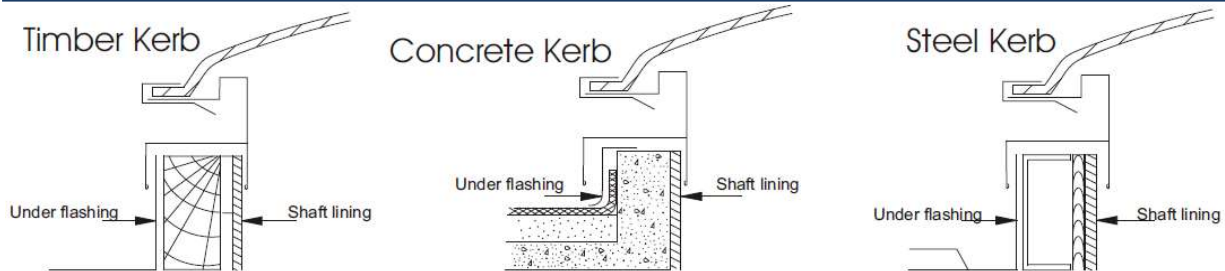

BASE DETAILS

SELECTION CHART

SIZE	VENTED MODEL	NON VENTED MODEL	BCA MODEL	LIGHT AREA (m²)	STAND. VENT (m²)	BCA VENT(m²)	REQ. KERB SIZE	
							Internal (S)	Internal (E)
500 x 500	SDS500VHIO	SDS500NVHIO	SDS500BCAHIO	0.25	0.08	0.20	500 x 500	640 x 640
500 x 800	SDS5/8VHIO	SDS5/8NVHIO	SDS5/8BCAHIO	0.40	0.11	0.24	500 x 800	640 x 940
500 x 1200	SDS5/12VHIO	SDS5/12NVHIO	SDS5/12BCAHIO	0.60	0.14	0.31	500 x 1200	640 x 1340
600 x 600	SDS600VHIO	SDS600NVHIO	SDS600BCAHIO	0.36	0.10	0.27	600 x 600	740 x 740
600 x 800	SDS6/8VHIO	SDS6/8NVHIO	SDS6/8BCAHIO	0.48	0.12	N/A	600 x 800	740 x 940
600 x 1200	SDS6/12VHIO	SDS6/12NVHIO	SDS6/12BCAHIO	0.72	0.15	0.32	600 x 1200	740 x 1340
800 x 800	SDS800VHIO	SDS800NVHIO	SDS800BCAHIO	0.64	0.13	0.29	800 x 800	940 x 940
800 x 1200	SDS8/12VHIO	SDS8/12NVHIO	SDS8/12BCAHIO	0.96	0.17	N/A	800 x 1200	940 x 1340
1000 x 1000	SDS1000VHIO	SDS1000NVHIO	SDS1000BCAHIC	1.00	0.16	N/A	1000 x 1000	1140 x 1140
1200 x 1200	SDS1200VHIO	SDS1200NVHIO	SDS1200BCAHIO	1.44	0.19	N/A	1200 x 1200	1340 x 1340
1500 x 1500	SDS1500VHIO	SDS1500NVHIO	SDS1500BCAHIC	2.25	0.24	N/A	1500 x 1500	1640 x 1640

REGENT SKYLIGHTS

The skylight system illustrations contained in this brochure are the sole property of Regent Skylights and are reserved under copyright law. It is the responsibility of the user to ensure that the selected skylight system complies with the relevant building codes and authorities requirements. Regent Skylights reserves the right to improve or modify the skylight systems at any time. Zincolume® and Colorbond® are registered trademarks of BlueScope Steel Limited.