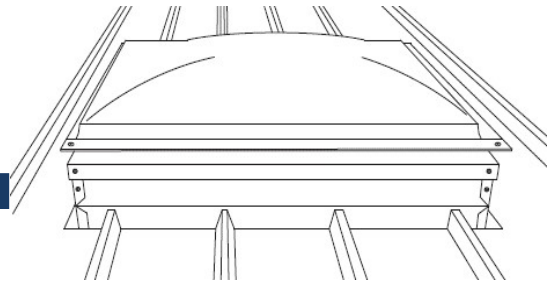

# STEEL DECK SKYLIGHT (kerb style overflashing)

Steel Deck Skylights are generally used for flat roofs where a hob or kerb has been supplied by the builder, or is intended to be built. They are suitable for kerbs constructed out of steel, concrete or timber. Please refer to the installation guide for differing kerb types.

## MATERIALS

Standard Steel Deck skylights consist of a kerb style fabricated Zinalume® base and an acrylic dome. Special bases are available (in stainless steel, aluminum, copper and galvanised) to meet individual customer requirements. Domes can also be manufactured from high impact acrylic, in clear, opal or tint finishes.