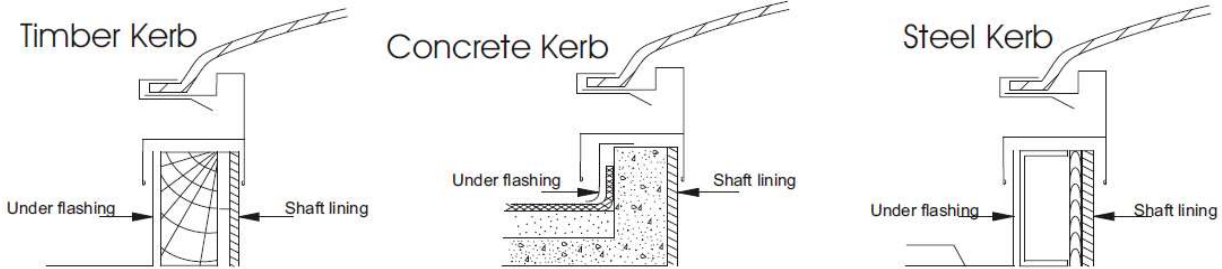

BASE DETAILS

SELECTION CHART

SIZE	VENTED MODEL	NON VENTED MODEL	BCA MODEL	LIGHT AREA (m²)	STAND. VENT (m²)	BCA VENT(m²)	REQ. KERB SIZE	
							Internal (S)	External (E)
500 x 500	SDS500VHIO	SDS500NVHIO	SDS500BCAHIO	0.25	0.08	0.20	500 x 500	640 x 640
500 x 800	SDS5/8VHIO	SDS5/8NVHIO	SDS5/8BCAHIO	0.40	0.11	0.24	500 x 800	640 x 940
500 x 1200	SDS5/12VHIO	SDS5/12NVHIO	SDS5/12BCAHIO	0.60	0.14	0.31	500 x 1200	640 x 1340
600 x 600	SDS600VHIO	SDS600NVHIO	SDS600BCAHIO	0.36	0.10	0.27	600 x 600	740 x 740
600 x 800	SDS6/8VHIO	SDS6/8NVHIO	SDS6/8BCAHIO	0.48	0.12	N/A	600 x 800	740 x 940
600 x 1200	SDS6/12VHIO	SDS6/12NVHIO	SDS6/12BCAHIO	0.72	0.15	0.32	600 x 1200	740 x 1340
800 x 800	SDS800VHIO	SDS800NVHIO	SDS800BCAHIO	0.64	0.13	0.29	800 x 800	940 x 940
800 x 1200	SDS8/12VHIO	SDS8/12NVHIO	SDS8/12BCAHIO	0.96	0.17	N/A	800 x 1200	940 x 1340
1000 x 1000	SDS1000VHIO	SDS1000NVHIO	SDS1000BCAHIC	1.00	0.16	N/A	1000 x 1000	1140 x 1140
1200 x 1200	SDS1200VHIO	SDS1200NVHIO	SDS1200BCAHIO	1.44	0.19	N/A	1200 x 1200	1340 x 1340
1500 x 1500	SDS1500VHIO	SDS1500NVHIO	SDS1500BCAHIC	2.25	0.24	N/A	1500 x 1500	1640 x 1640

REGENT SKYLIGHTS

The skylight system illustrations contained in this brochure are the sole property of Regent Skylights and are reserved under copyright law. It is the responsibility of the user to ensure that the selected skylight system complies with the relevant building codes and authorities requirements. Regent Skylights reserves the right to improve or modify the skylight systems at any time. Zinalume® and Colorbond® are registered trademarks of BlueScope Steel Limited.