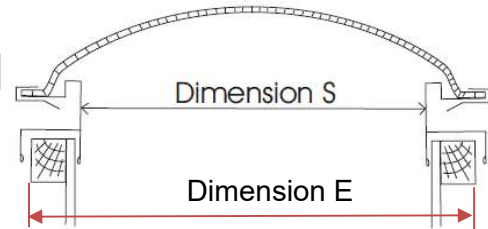

SECTIONAL DETAILS

OPTIONAL ACCESSORIES

Regent Skylights offer a large range of accessories and spare parts to compliment your natural lighting needs. For advice on selection, refer to the accessories information sheets or consult your local distributor.