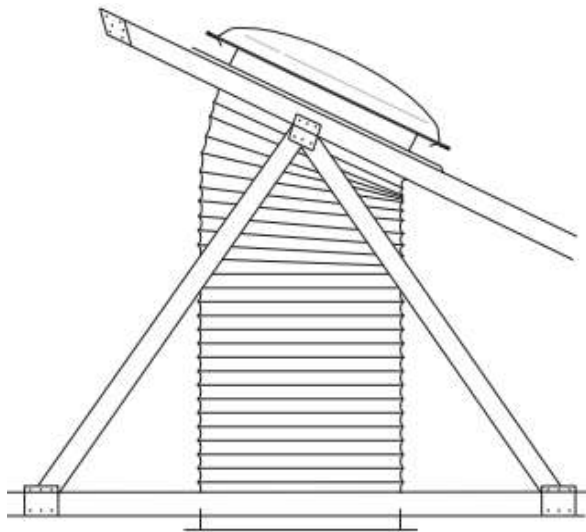

CORROLUX CORRUGATED IRON SKYLIGHT

A press formed metal base closes off corrugations neatly reducing the usage of unsightly sealants resulting in a perfect finish. An inbuilt soaker tray directs water into the corrugations, eliminating ponding that can occur behind skylights installed on low pitched roofs. This reduces corrosion and increases the service life of the skylight. The corrugation profile offered is manufactured to match Custom Orb® and similar profiles.

MATERIALS

Standard skylights are constructed with a press formed Zinalume® base and an acrylic dome. Fabricated bases are available (in stainless steel, aluminum, copper and galvanised) to meet individual customer requirements. Domes can also be manufactured from high impact acrylic, in clear, opal or tint finishes.

SECTIONAL DETAILS

FLEXIBLE SHAFT KITS

These fully flashed skylight kits provide everything you need to bring natural light into your living environment and are ideal for the handyman and tradesman alike. Kits are complete with an acrylic dome fixed to a fully flashed metal base, highly reflective uv resistant reinforced flexilight shaft, a white ceiling trim and a diffuser (eggcrate for vented and prismatic for non-vented). Kits are also available in twin shaft configuration